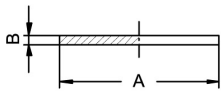

Screwed pipe connection DIN 11851

Art.No

EUR

Art.No

EUR

Sealing disk for blind nut

| DN | A | B | | | | NBR | | PTFE | |
|-----|-----|---|--|--|--|--------|---------|--------|---------|
| 125 | 160 | 3 | | | | 422441 | Enquiry | 422741 | Enquiry |
| 150 | 190 | 3 | | | | 422442 | Enquiry | 422742 | Enquiry |
| 200 | 240 | 3 | | | | 422444 | Enquiry | 422744 | Enquiry |

Chain with eye and hook

| DN | A | | | | | AISI304 | |
|----------|-----|--|--|--|--|---------|---------|
| 10 | 90 | | | | | 413130 | Enquiry |
| 15 | 90 | | | | | 413131 | Enquiry |
| 20 | 90 | | | | | 413132 | Enquiry |
| 25/1" | 90 | | | | | 413133 | Enquiry |
| 32/1,25" | 110 | | | | | 413134 | Enquiry |
| 40/1,5" | 110 | | | | | 413135 | Enquiry |
| 50/2" | 130 | | | | | 413136 | Enquiry |
| 65/2,5" | 140 | | | | | 413137 | Enquiry |
| 80/3" | 140 | | | | | 413138 | Enquiry |
| 100/4" | 170 | | | | | 413139 | Enquiry |
| 125 | 200 | | | | | 413141 | Enquiry |
| 150 | 230 | | | | | 413142 | Enquiry |